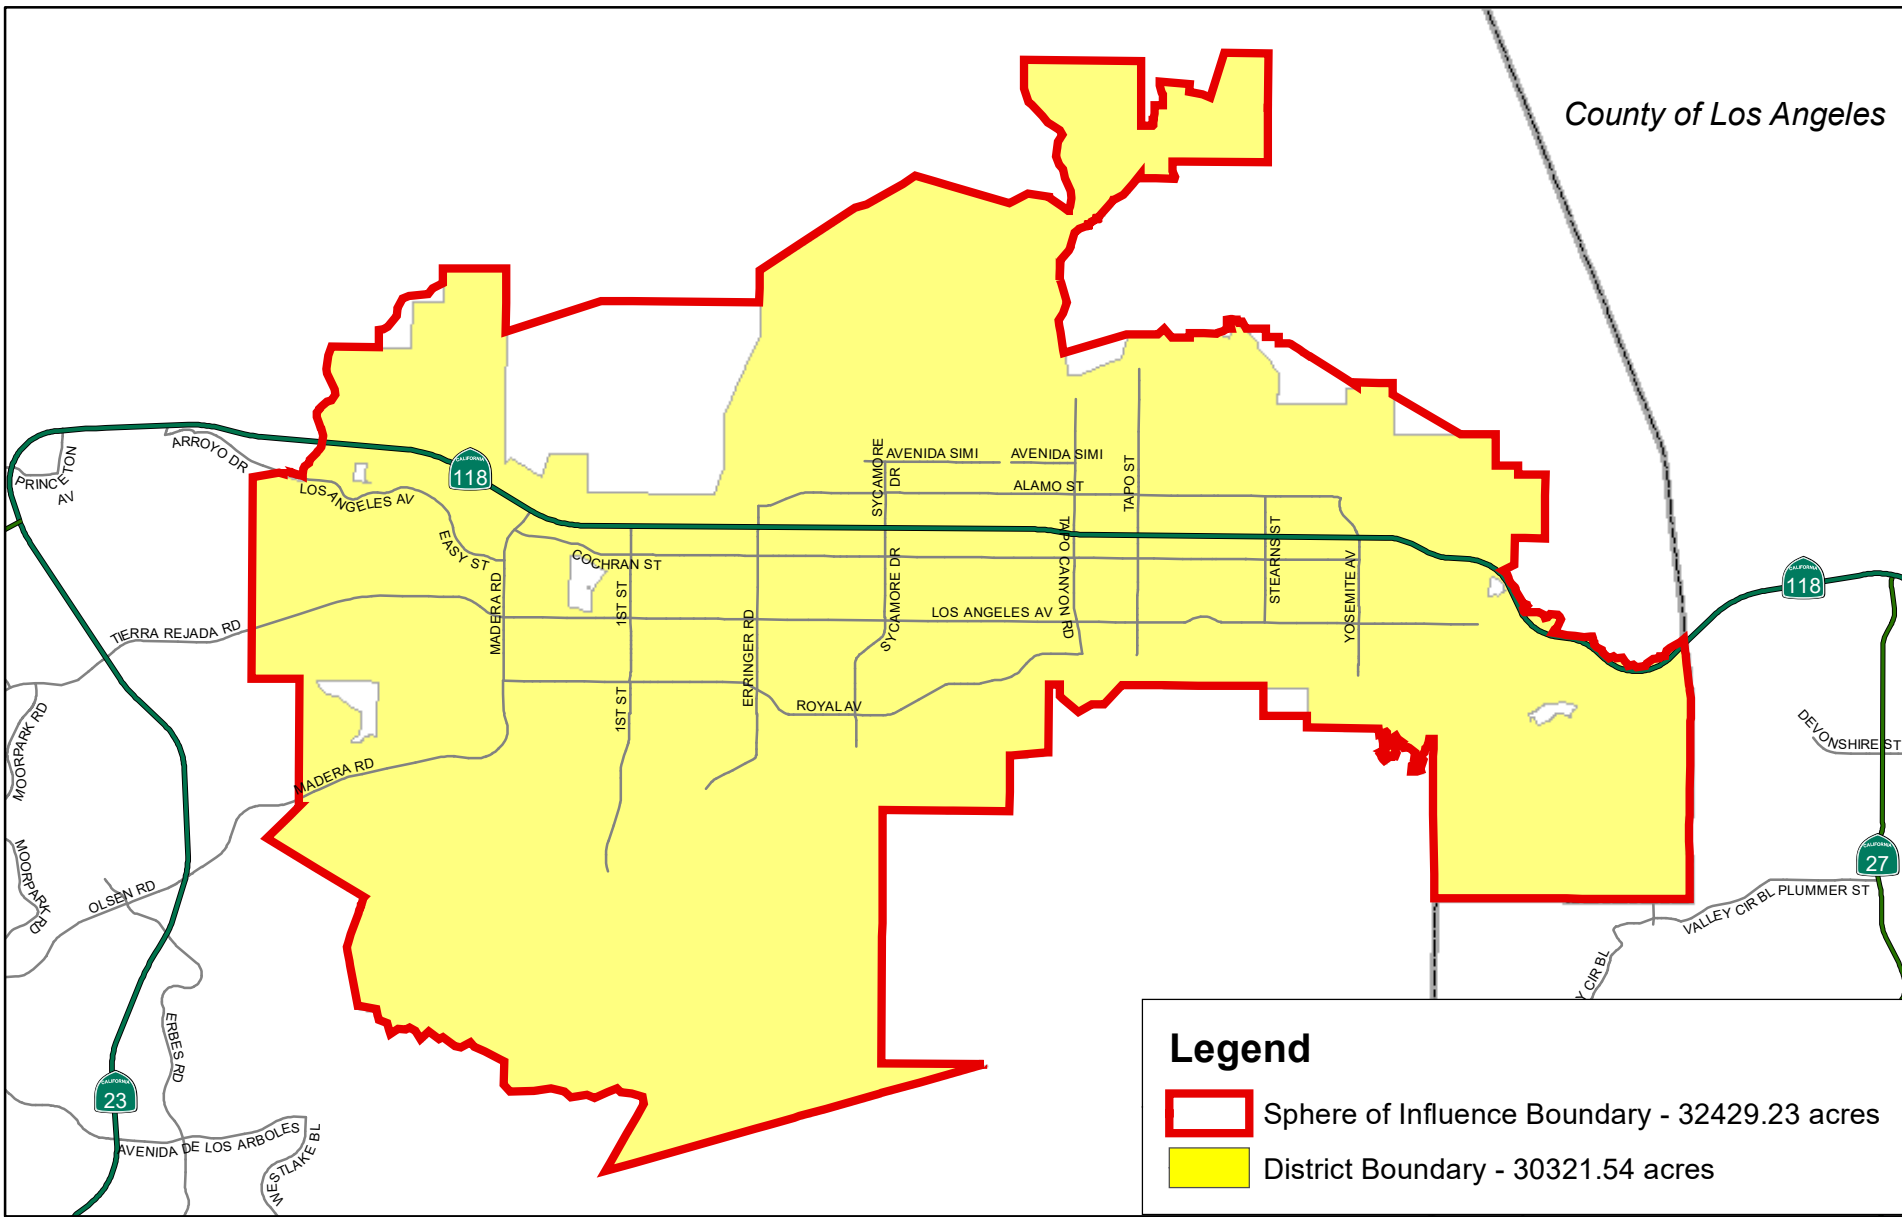

County of Los Angeles

Legend

- Sphere of Influence Boundary - 32429.23 acres
- District Boundary - 30321.54 acres

Ventura County Waterworks District No. 8

Current as of March 15, 2023

Prepared by County of Ventura - IT Services Department - GIS Services
 State Plane Coordinate System California Zone V - NAD 83
 This map was compiled from records and computations

Copyright 2023 County of Ventura. Design, maps, index and text of this map are copyrighted. It is unlawful to copy or reproduce, either in digital or paper form, any part thereof for personal use or resale.

WARNING: The information contained herein was created by the Ventura County Geographic Information System (GIS), which is designed and operated solely for the convenience of the County and related contract entities. The County does not warrant the accuracy of this information, and no decision involving a risk of economic loss or physical injury should be made in reliance thereon.