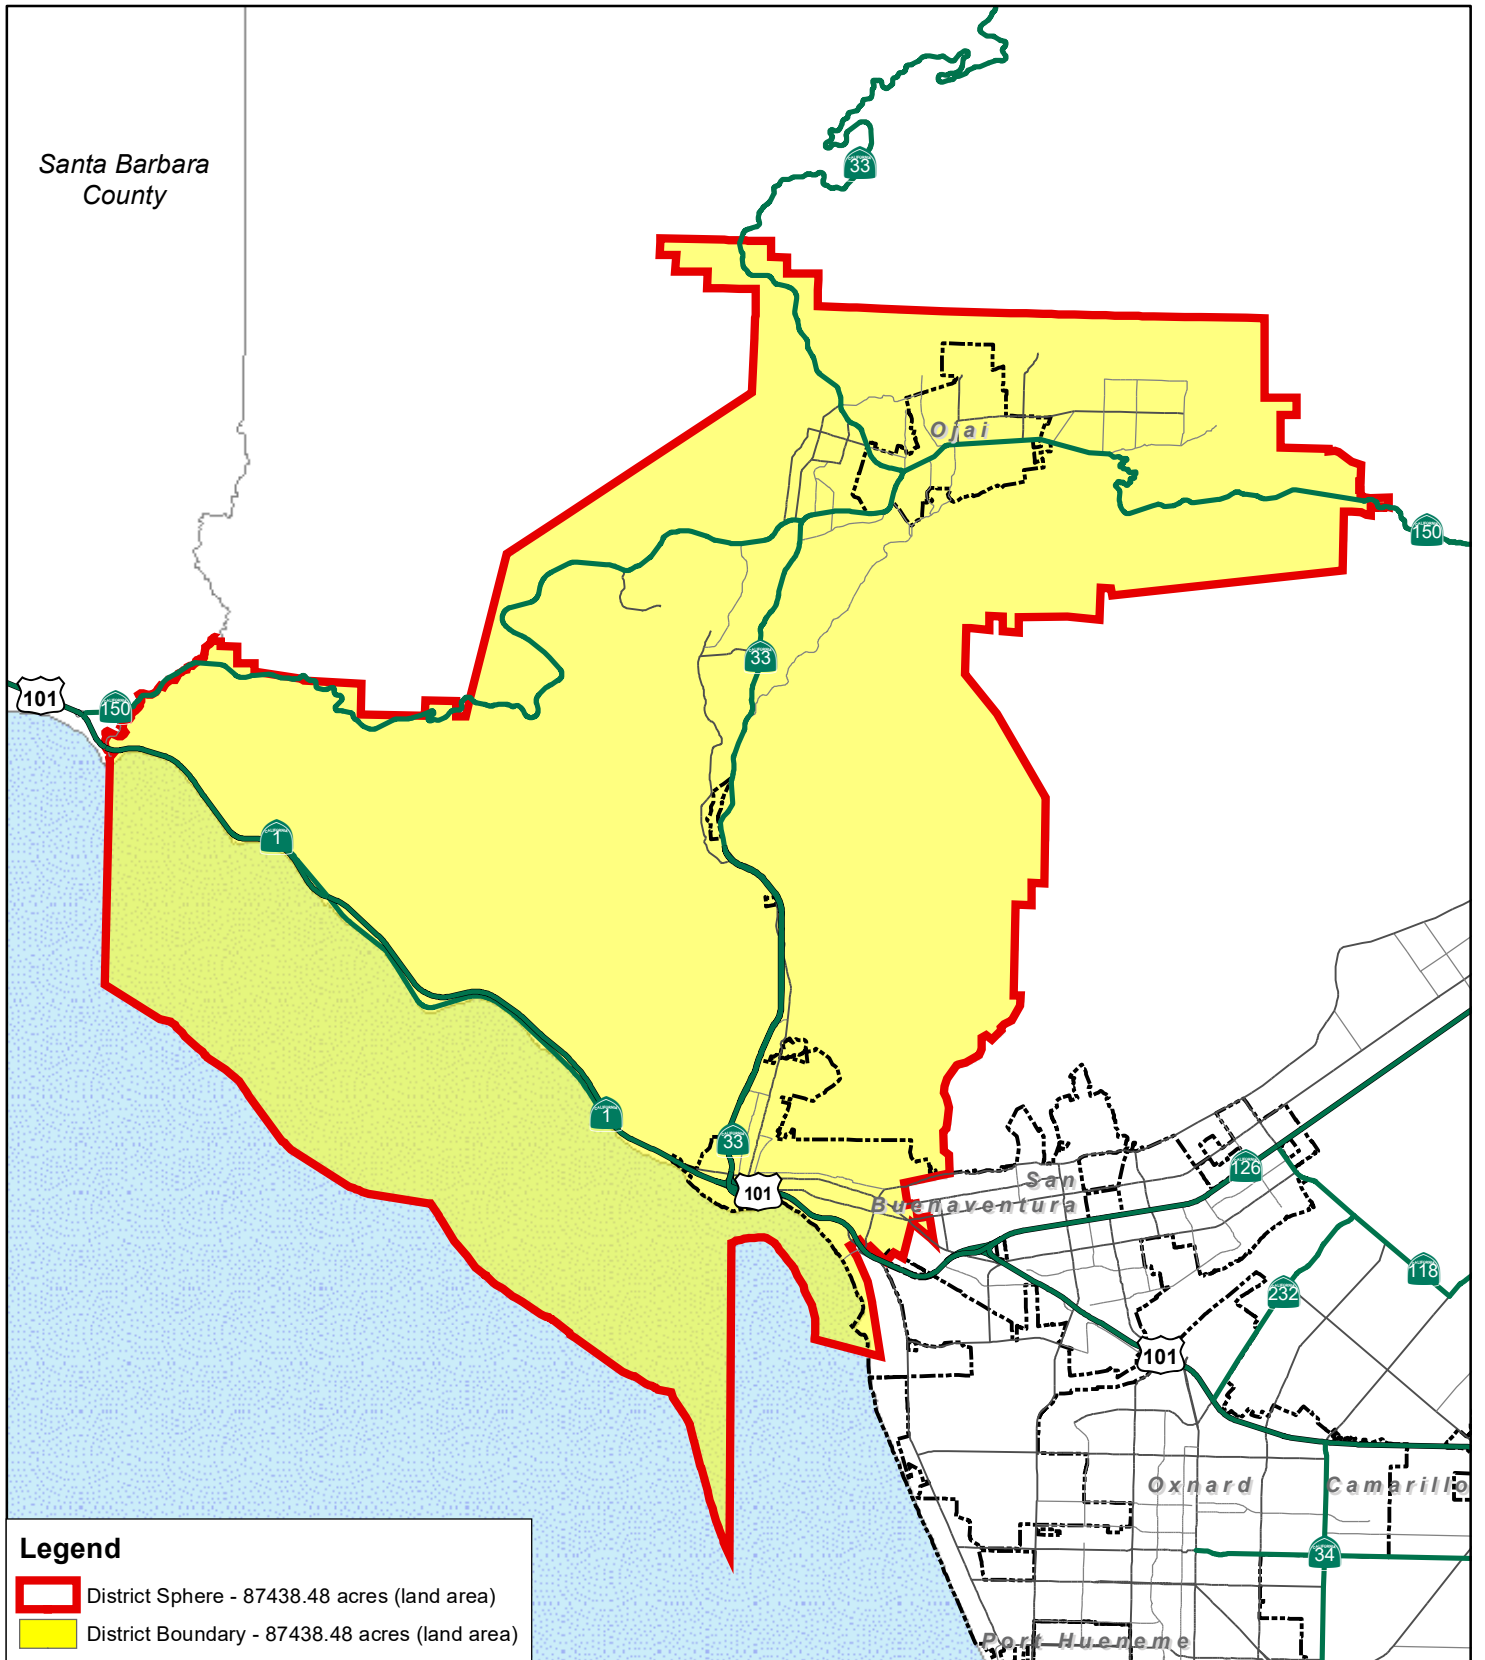

Santa Barbara
County

Legend

-  District Sphere - 87438.48 acres (land area)
-  District Boundary - 87438.48 acres (land area)

Casitas Municipal Water District

Current as of November 16, 2022

Prepared by County of Ventura - IT Services Department - GIS Division
State Plane Coordinate System California Zone V - NAD 83
This map was compiled from records and computations

1 inch = 3 miles