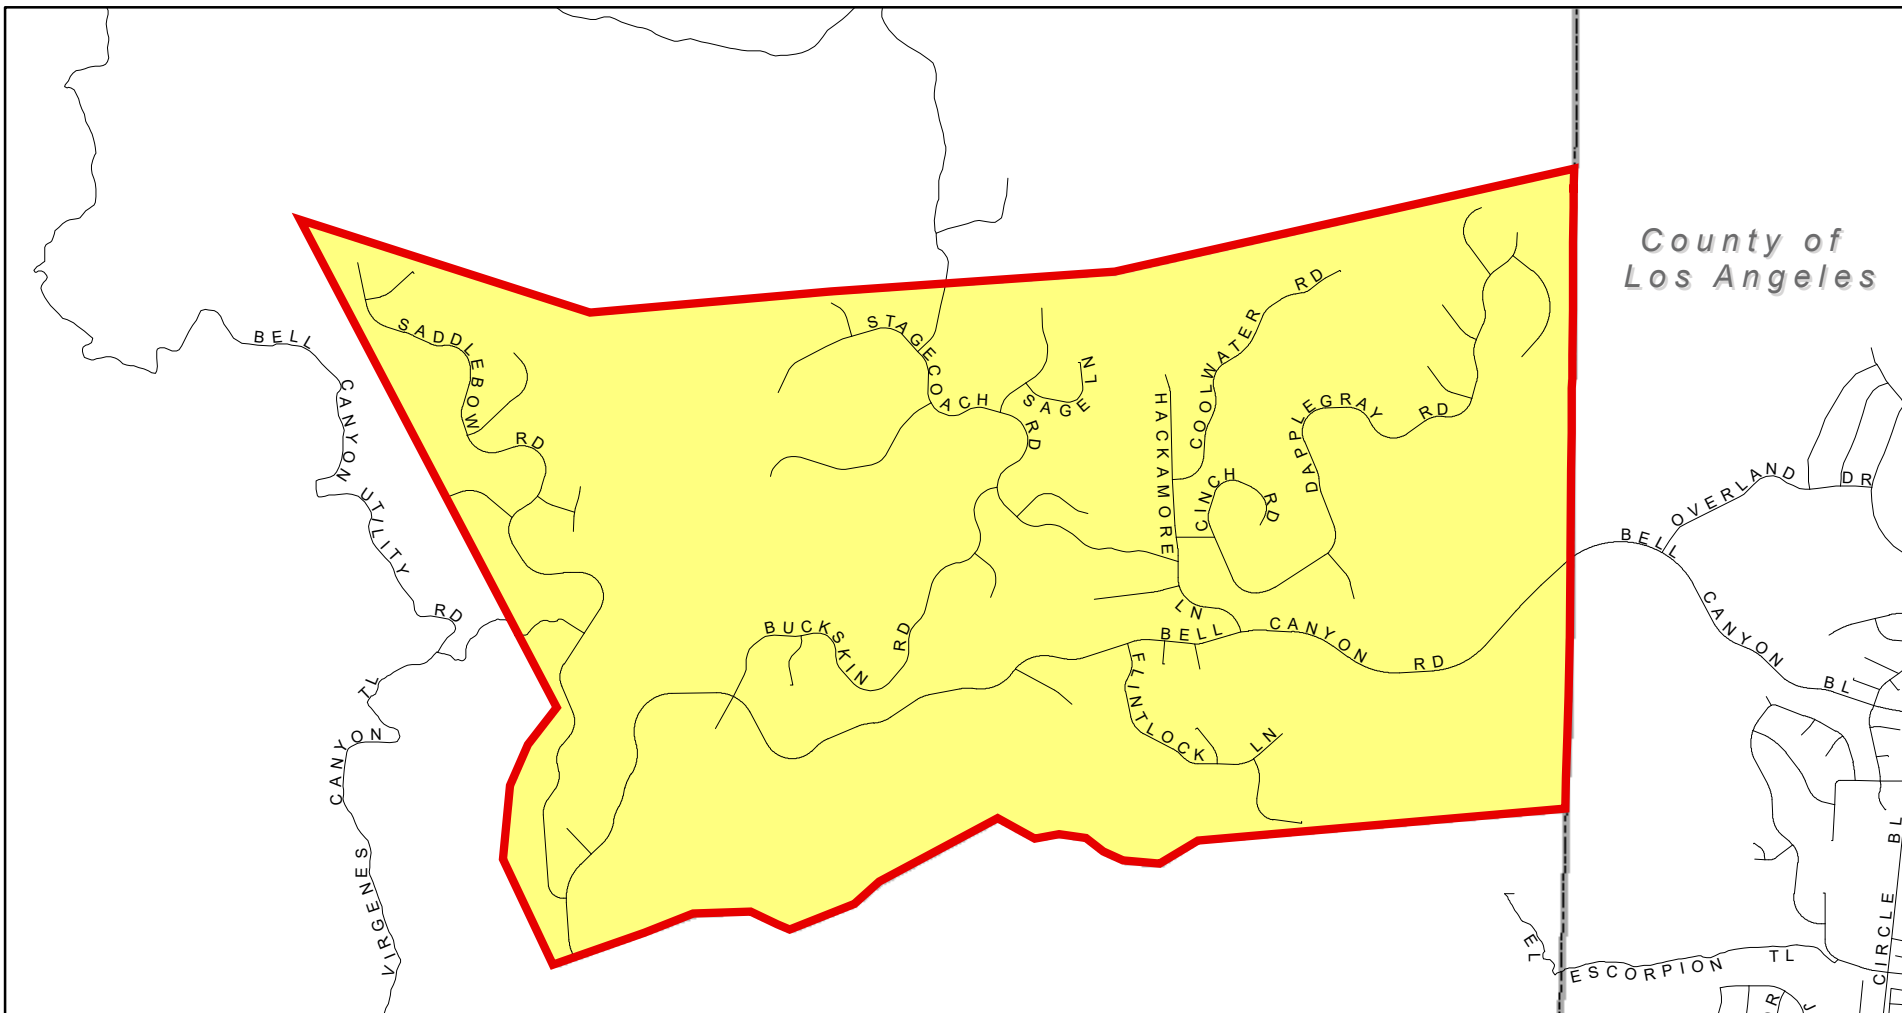

County of  
Los Angeles

**Legend**

-  Sphere of Influence Boundary - 1676.93 acres
-  District Boundary - 1676.93 acres

# Bell Canyon Community Services District

Current as of March 15, 2023

Prepared by County of Ventura - IT Services Department - GIS Services  
State Plane Coordinate System California Zone V - NAD 83  
This map was compiled from records and computations